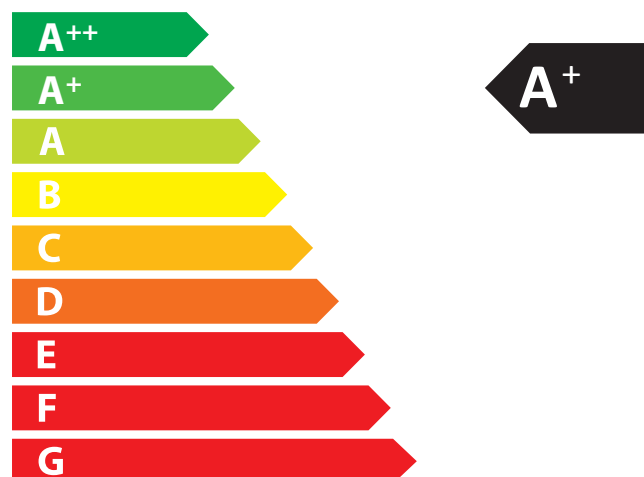

Contura

811333 Energiklassifikation C30-serien-1
2017-11-16

MANUFACTURER

Name NIBE AB / Contura
Address Box 134, Skulptörvägen 10
SE-285 23 Markaryd, Sweden

PRODUCT

Type designation Contura 30

ENERGY EFFICIENCY

Class A+
Direct heat output 5,0 kW
EEI 107,4
Efficiency 80,3 %

Follow the installation instructions and only
use the recommended type of fuel.

ENERG Y IJA
енергия · ενεργεια IE IA

Contura

Contura 30

ENERGIA · ЕНЕРГИЯ · ΕΝΕΡΓΕΙΑ · ENERGIJA · ENERGY · ENERGIE · ENERGI

2015/1186