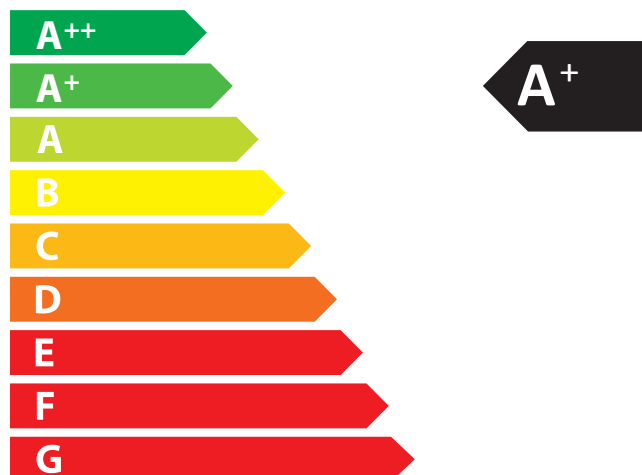

Contura

811339 Energiklassifikation C700-serien-1
2017-11-16

MANUFACTURER

Name NIBE AB / Contura
Address Box 134, Skulptörvägen 10
SE-285 23 Markaryd, Sweden

PRODUCT

Type designation Contura 700

ENERGY EFFICIENCY

Class A+
Direct heat output 5,0 kW
EEI 107,6
Efficiency 80,4 %

Follow the installation instructions and only
use the recommended type of fuel.

ENERG Y IJA
енергия · ενεργεια IE IA

Contura

Contura 700

ENERGIA · ЕНЕРГИЯ · ΕΝΕΡΓΕΙΑ · ENERGIJA · ENERGY · ENERGIE · ENERGI

2015/1186