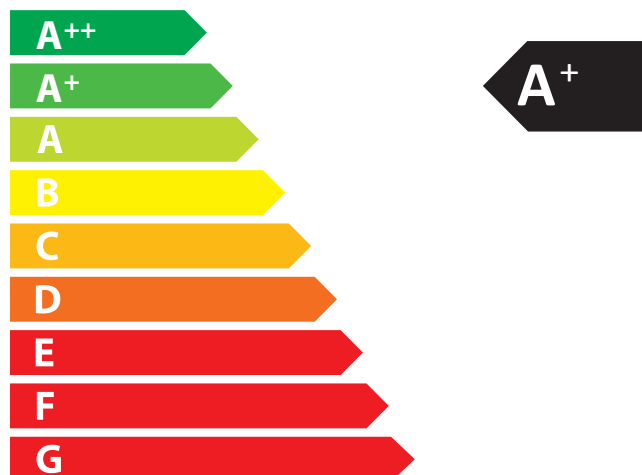

Class A+
Direct heat output 6,0 kW
EEI 108,5
Efficiency 81,0 %

Follow the installation instructions and only
use the recommended type of fuel.

ENERG
енергия · ενέργεια
Y IJA
IE IA

Contura

Contura i30

6,0
kW