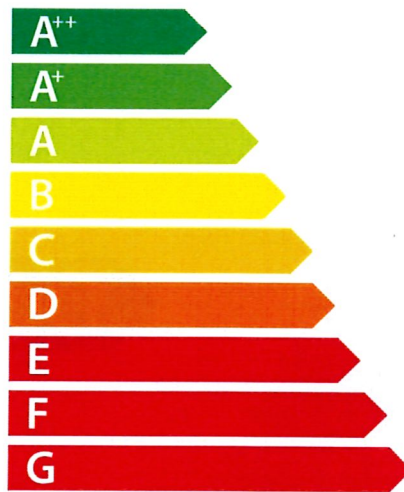

ENERG Y IJA
енергия • ενεργεια IE IA

M
design

M-design

Gas True Vision

850 V

C

Three icons in a row: a window, a lamp, and a heater. The heater icon is inside a box with a flame symbol below it.

8,6
kW