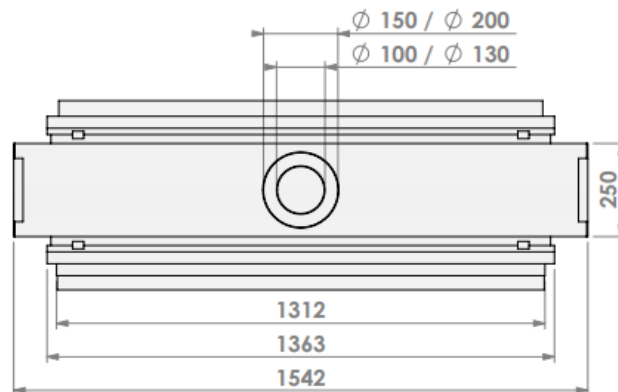

Horizon Bell Large Tunnel 3

Standard ramme (Hidden door)

Effekt (Min-maks).....1,9 – 7,1 KW
 Std. brennerCentre Fire
 Vekt138 kg
 Energimerking**A-B**
 Avgass størrelse $\phi 150/100 - \phi 200/130$ mm
 ModellHorizon Bell Large Tunnel 3

Ramme 7 cm (Hidden door + 7cm)

Bred ramme (Hidden door + 10cm)