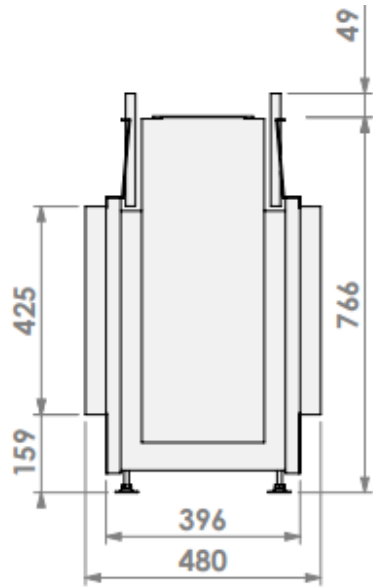

Horizon Bell Large Tunnel 3

Standard ramme (Hidden door)

Effekt (Min-maks).....1,9 – 7,1 KW
 Std. brennerCentre Fire
 Vekt138 kg
 Energimerking**A-B**
 Avgass størrelse $\phi 150/100 - \phi 200/130$ mm
 ModellHorizon Bell Large Tunnel 3

Ramme 7 cm (Hidden door + 7cm)

Bred ramme (Hidden door + 10cm)