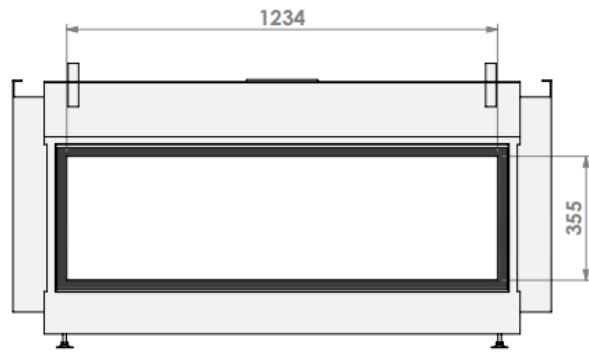

Horizon Bell Large Tunnel 3

Standard ramme (Hidden door)

Effekt (Min-maks).....1,9 – 7,1 KW
 Std. brennerCentre Fire
 Vekt138 kg
 Energimerking**A-B**
 Avgass størrelse $\phi 150/100 - \phi 200/130$ mm
 ModellHorizon Bell Large Tunnel 3

Ramme 7 cm (Hidden door + 7cm)

Bred ramme (Hidden door + 10cm)