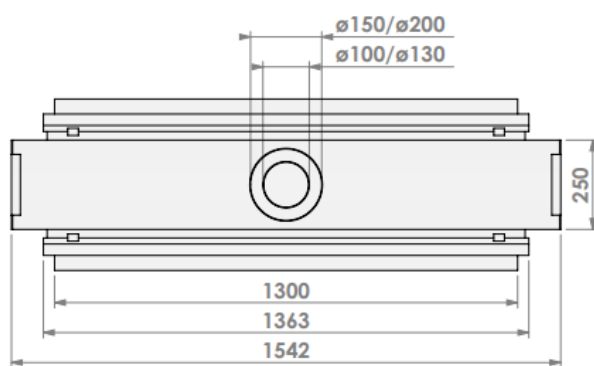

Horizon Bell Large Tunnel 3

Standard ramme (Hidden door)

Effekt (Min-maks).....1,9 – 7,1 KW
 Std. brennerCentre Fire
 Vekt138 kg
 Energimerking**A-B**
 Avgass størrelse $\phi 150/100 - \phi 200/130$ mm
 ModellHorizon Bell Large Tunnel 3

Ramme 7 cm (Hidden door + 7cm)

Bred ramme (Hidden door + 10cm)