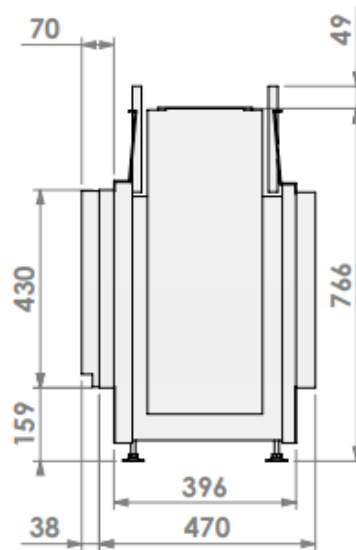

Horizon Bell Large Tunnel 3

Standard ramme (Hidden door)

Effekt (Min-maks).....1,9 – 7,1 KW
 Std. brennerCentre Fire
 Vekt138 kg
 Energimerking**A-B**
 Avgass størrelse $\phi 150/100 - \phi 200/130$ mm
 ModellHorizon Bell Large Tunnel 3

Ramme 7 cm (Hidden door + 7cm)

Bred ramme (Hidden door + 10cm)